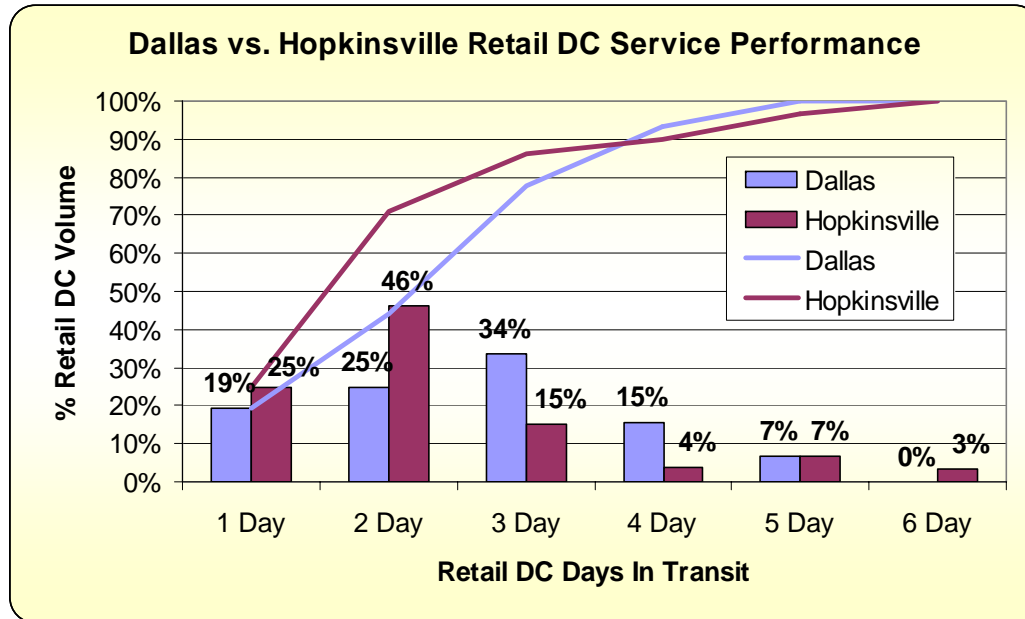

Network Performance for Goods Sourced From Mexico

18. Network Performance for Goods Sourced From Mexico

Retail DC Service Performance

Retail DC Service Performance

Atlanta

Retail DC Service Performance

Baltimore

Retail DC Service Performance

Charlotte

Retail DC Service Performance

Chicago

Retail DC Service Performance

Columbus

Retail DC Service Performance

Dallas

Retail DC Service Performance

Indianapolis

Retail DC Service Performance

Knoxville

Retail DC Service Performance

Louisville

Retail DC Service Performance

Memphis

Retail DC Service Performance

Nashville

Retail DC Service Performance

Philadelphia

Retail DC Service Performance

St. Louis

Retail DC Service Performance Comparison

All Cities