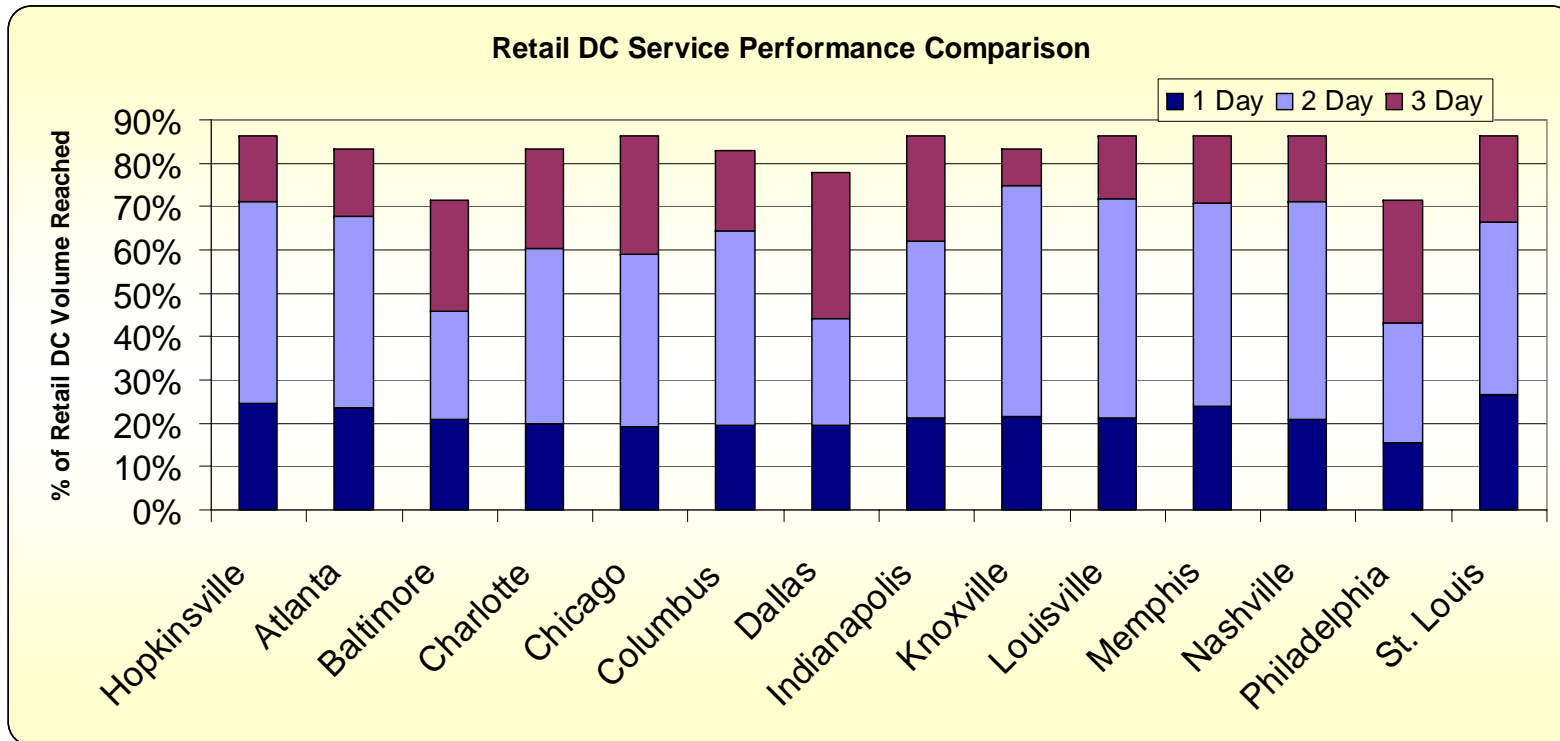

Table of Contents

Retail DC Service Performance

3. Atlanta Retail DC Service Performance
4. Baltimore Retail DC Service Performance
5. Charlotte Retail DC Service Performance
6. Chicago Retail DC Service Performance
7. Columbus Retail DC Service Performance
8. Dallas Retail DC Service Performance
9. Indianapolis Retail DC Service Performance
10. Knoxville Retail DC Service Performance
11. Louisville Retail DC Service Performance
12. Memphis Retail DC Service Performance
13. Nashville Retail DC Service Performance
14. Philadelphia Retail DC Service Performance
15. St. Louis Retail DC Service Performance
16. All Cities Retail DC Service Performance Comparison

Retail DC Service Performance

Indianapolis

Retail DC Service Performance

Knoxville

Retail DC Service Performance

Louisville

Retail DC Service Performance

Memphis

Retail DC Service Performance

Nashville

Retail DC Service Performance

Philadelphia

Retail DC Service Performance

St. Louis

Retail DC Service Performance Comparison

All Cities

Network Performance for Goods Sourced From Mexico

Network Performance for Goods Sourced From Mexico

All Cities